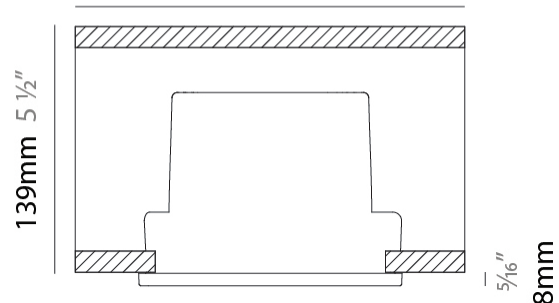

GENERAL

Series: Aster
 Brand: Platek
 Division: Exterior
 Mounting Type: Recessed
 Mounting Location: Ceiling
 Subcategory: Downlight

PHYSICAL

Shape: Round
 Diameter (mm): 149
 Diameter (in): 5 ⁷/₈
 Height (mm): 109
 Height (in): 4 ³/₁₆
 Light Distribution: Downlight
 Diffuser: Clear tempered glass
 Fixture Finish: [BLK](#) / [WHI](#) / [GRY](#) / [COR](#) / [ANT](#) / [BRZ](#)
 Fixture Material: Aluminum Die Cast
 Cut-out Measurements: 131mm / 5 3/16" diameter

Certified By: Certified for North American Standards
 IP rating: IP65
 IK Rating: IK07
 Upon Request: Higher Maximum Ambient Temperature

Ø149mm 5 ⁷/₈"

Ø106mm 4 ³/₁₆"

Ø220mm 8 ¹/₁₆"

ASTER RECESSED

E9Q122-

PROJECT	_____
TYPE	_____
SPECIFIER	_____
QUANTITY	_____
DATE	_____

GENERAL

Series: Aster
 Brand: Platek
 Division: Exterior
 Mounting Type: Recessed
 Mounting Location: Ceiling
 Subcategory: Downlight

PHYSICAL

Shape: Round
 Diameter (mm): 149
 Diameter (in): 5 7/8
 Height (mm): 109
 Height (in): 4 3/16
 Light Distribution: Downlight
 Diffuser: Clear tempered glass
 Fixture Finish: [BLK](#) / [WHI](#) / [GRY](#) / [COR](#) / [ANT](#) / [BRZ](#)
 Fixture Material: Aluminum Die Cast
 Cut-out Measurements: 131mm / 5 3/16" diameter