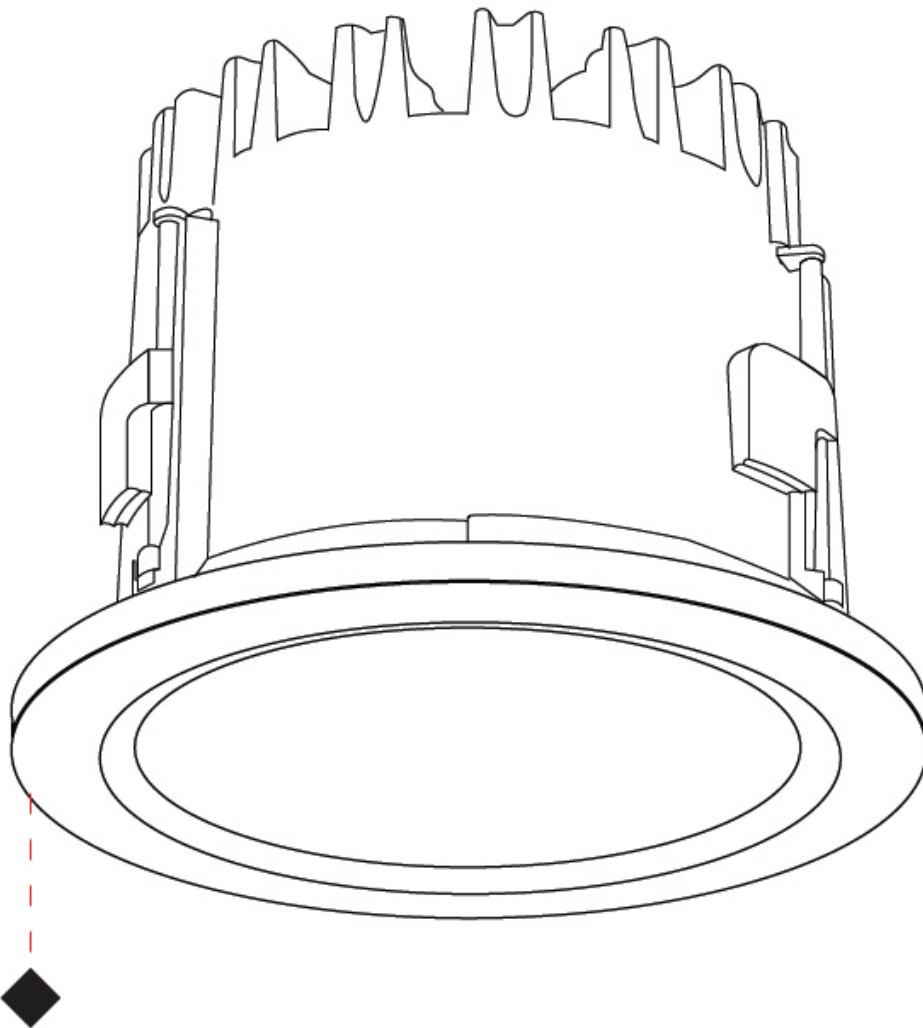

ASTER RECESSED

E9Q122-

PROJECT	_____
TYPE	_____
SPECIFIER	_____
QUANTITY	_____
DATE	_____

E