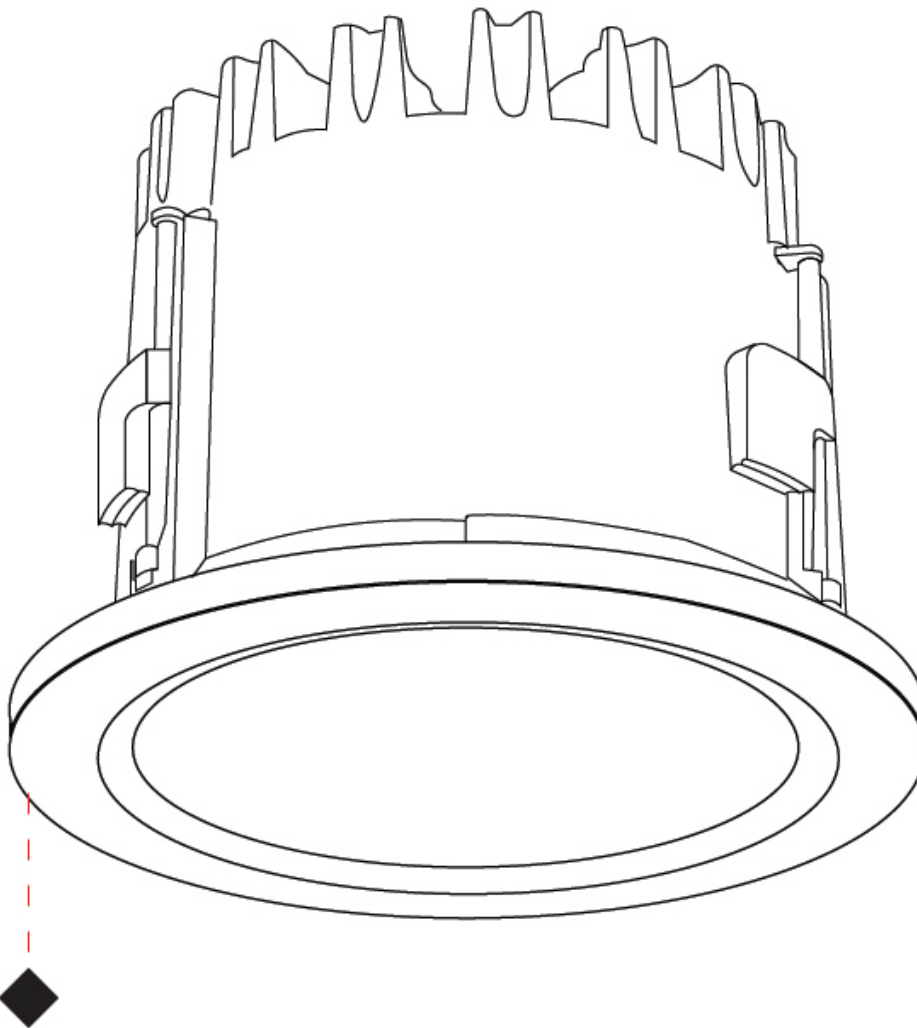

ASTER RECESSED

E9Q123-

PROJECT _____

TYPE _____

SPECIFIER _____

QUANTITY _____

DATE _____

E